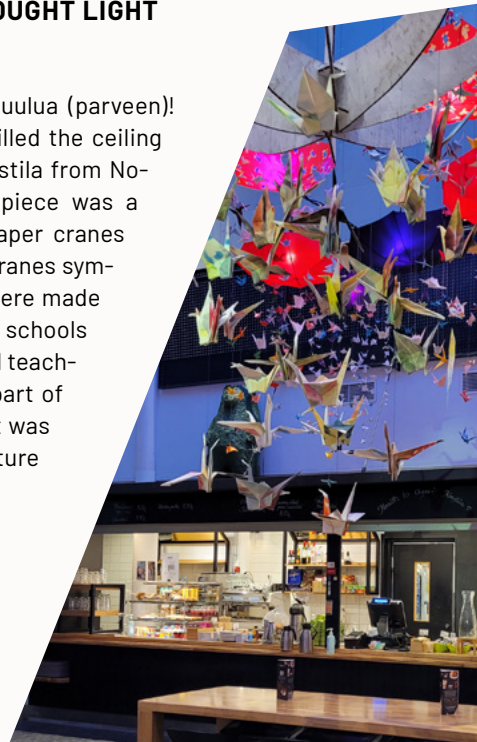

"The aim of the network is to teach children and young people film and media literacy and to give them the opportunity to experience film culture and art as part of school education," says the Valve Film School's producer **Tommi Nevala**.

Local co-operation is done with the Kaakkuri school, and after the first year the aim is to expand the activities also to other schools in Oulu.

FILM FESTIVAL CELEBRATED ITS 40TH ANNIVERSARY

Oulu International Children's and Youth Film Festival was held at Valve in November. The 40-year-old festival had a record-breaking audience of over 75,000 visitors.

ARTWORK BY STUDENTS BROUGHT LIGHT INTO THE DARK SEASON

The fascinating piece Haluaisin kuulua (parveen!) – I'd like to belong (to a flock)! – filled the ceiling of Valve's lobby and Café H20 Konstila from November to December 2021. The piece was a collection of over 1,500 unique paper cranes hanging from over 50 umbrellas. Cranes symbolize hope and peace, and they were made by hundreds of students from the schools of Oulu together with the artist and teacher **Pia Leppänen**. The piece was part of Lumo Light Festival of Oulu, and it was a co-production with the Oulu Culture Centre for Children and Youth.

Photo by Maaria Rousu